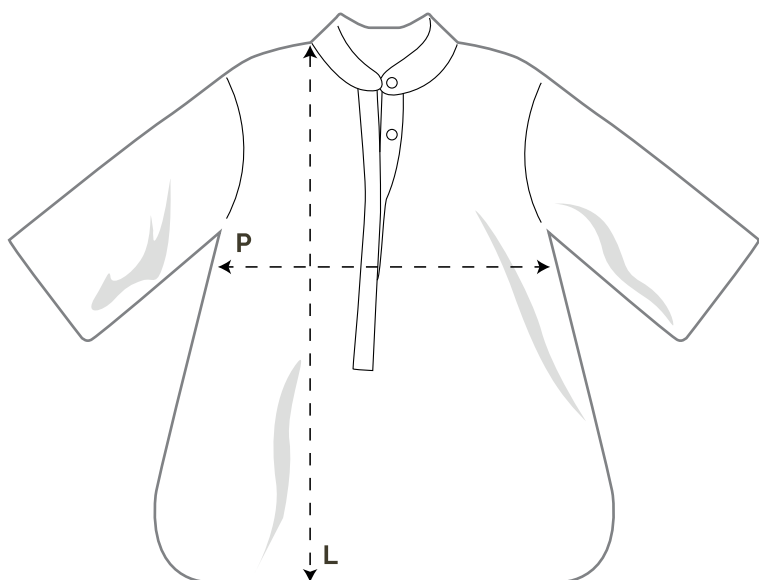

## Divisa in Lino - Donna

misure in cm

CASACCA	XS	S	M	L
PETTO	50	52	54	56
LUNGHEZZA	71	73	75	77

PANTALONE	XS	S	M	L
GIROVITA	34	36	38	40
GAMBA	110	112	114	116