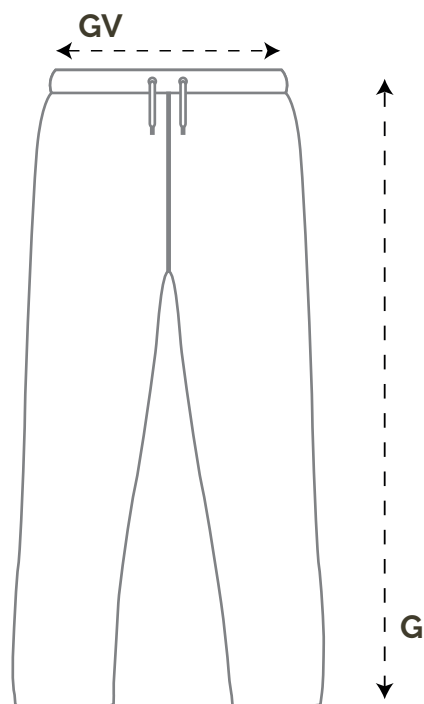

## Divisa in Lino - Donna

misure in cm

CASACCA	XS	S	M	L
PETTO	50	52	54	56
LUNGHEZZA	71	73	75	77

PANTALONE	XS	S	M	L
GIROVITA	34	36	38	40
GAMBA	110	112	114	116